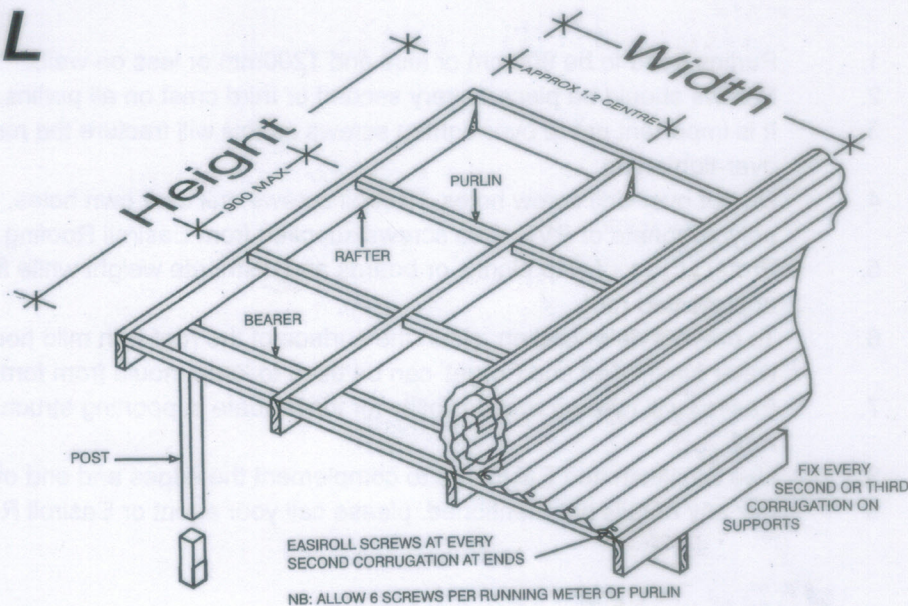

30Mtr

2.5Mtr

30Mtr

3.0Mtr

30Mtr

3.5Mtr

30Mtr

4.0Mtr

30Mtr

Clear

**Accessories:** Self Drilling Screws and Washers  
Aluminium Flashings and Foam infill  
Hexagonal Drive Bits

<b>Ordering:</b>	Size: Height _____ x Width _____ =m <sup>2</sup>	= \$ _____
	• Screws (Packs of 50)	= \$ _____
	• Easiflash	= \$ _____
	• Easibarge	= \$ _____
	• Foam Infill	= \$ _____
	• Drive Bits	= \$ _____
	• Delivery	= \$ _____
	<b>Total</b> GST included in price	= \$ _____

**ELIMINATE UNSIGHTLY OVERLAPS WITH EASIROLL ROLL ON FIBREGLASS ROOFING**

Head office:  
40E William Pickering Drive  
Albany, Auckland  
New Zealand.  
Phone : (09) 415 3647  
Fax: (09) 415 3649  
0800 EASIROLL (327 476)  
www.easiroll.co.nz