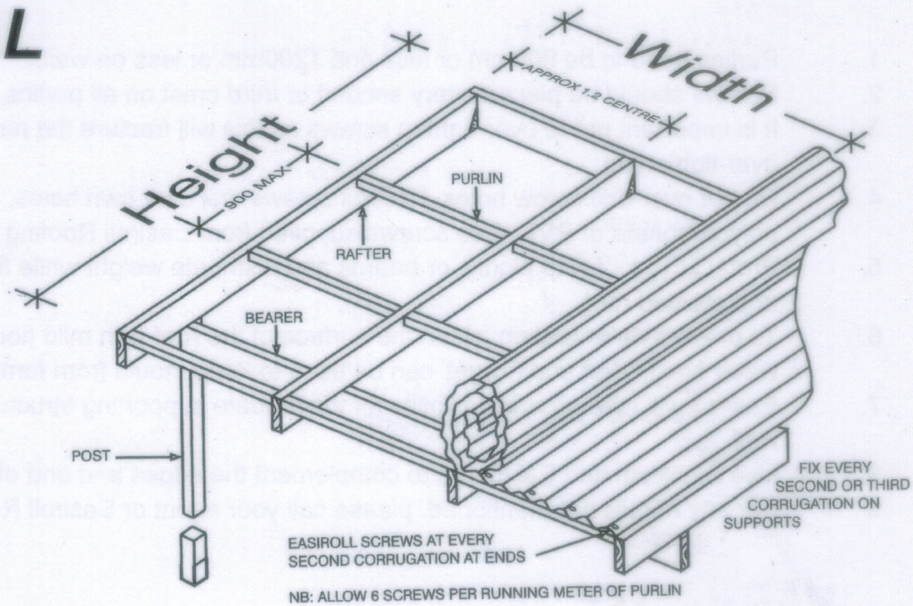

Easiroll

ROLL - ON FIBREGLASS ROOFING

CORRUGATED CLEAR OR OPAL CUT TO SIZE

Roll Sizes	Height	Width	
Clear	Opal	1.5Mtr	30Mtr
		2.0Mtr	30Mtr
		2.5Mtr	30Mtr
		3.0Mtr	30Mtr
		3.5Mtr	30Mtr
		4.0Mtr	30Mtr

Accessories: Self Drilling Screws and Washers
Aluminium Flashings and Foam infill
Hexagonal Drive Bits

Ordering:	Size: Height _____ x Width _____ =m ²	= \$ _____
	• Screws (Packs of 50)	= \$ _____
	• Easiflash	= \$ _____
	• Easibarge	= \$ _____
	• Foam Infill	= \$ _____
	• Drive Bits	= \$ _____
	• Delivery	= \$ _____
	Total GST included in price	= \$ _____

ELIMINATE UNSIGHTLY OVERLAPS WITH EASIROLL ROLL ON FIBREGLASS ROOFING

Head office:
40E William Pickering Drive
Albany, Auckland
New Zealand.
Phone : (09) 415 3647
Fax: (09) 415 3649
0800 EASIROLL (327 476)
www.easiroll.co.nz